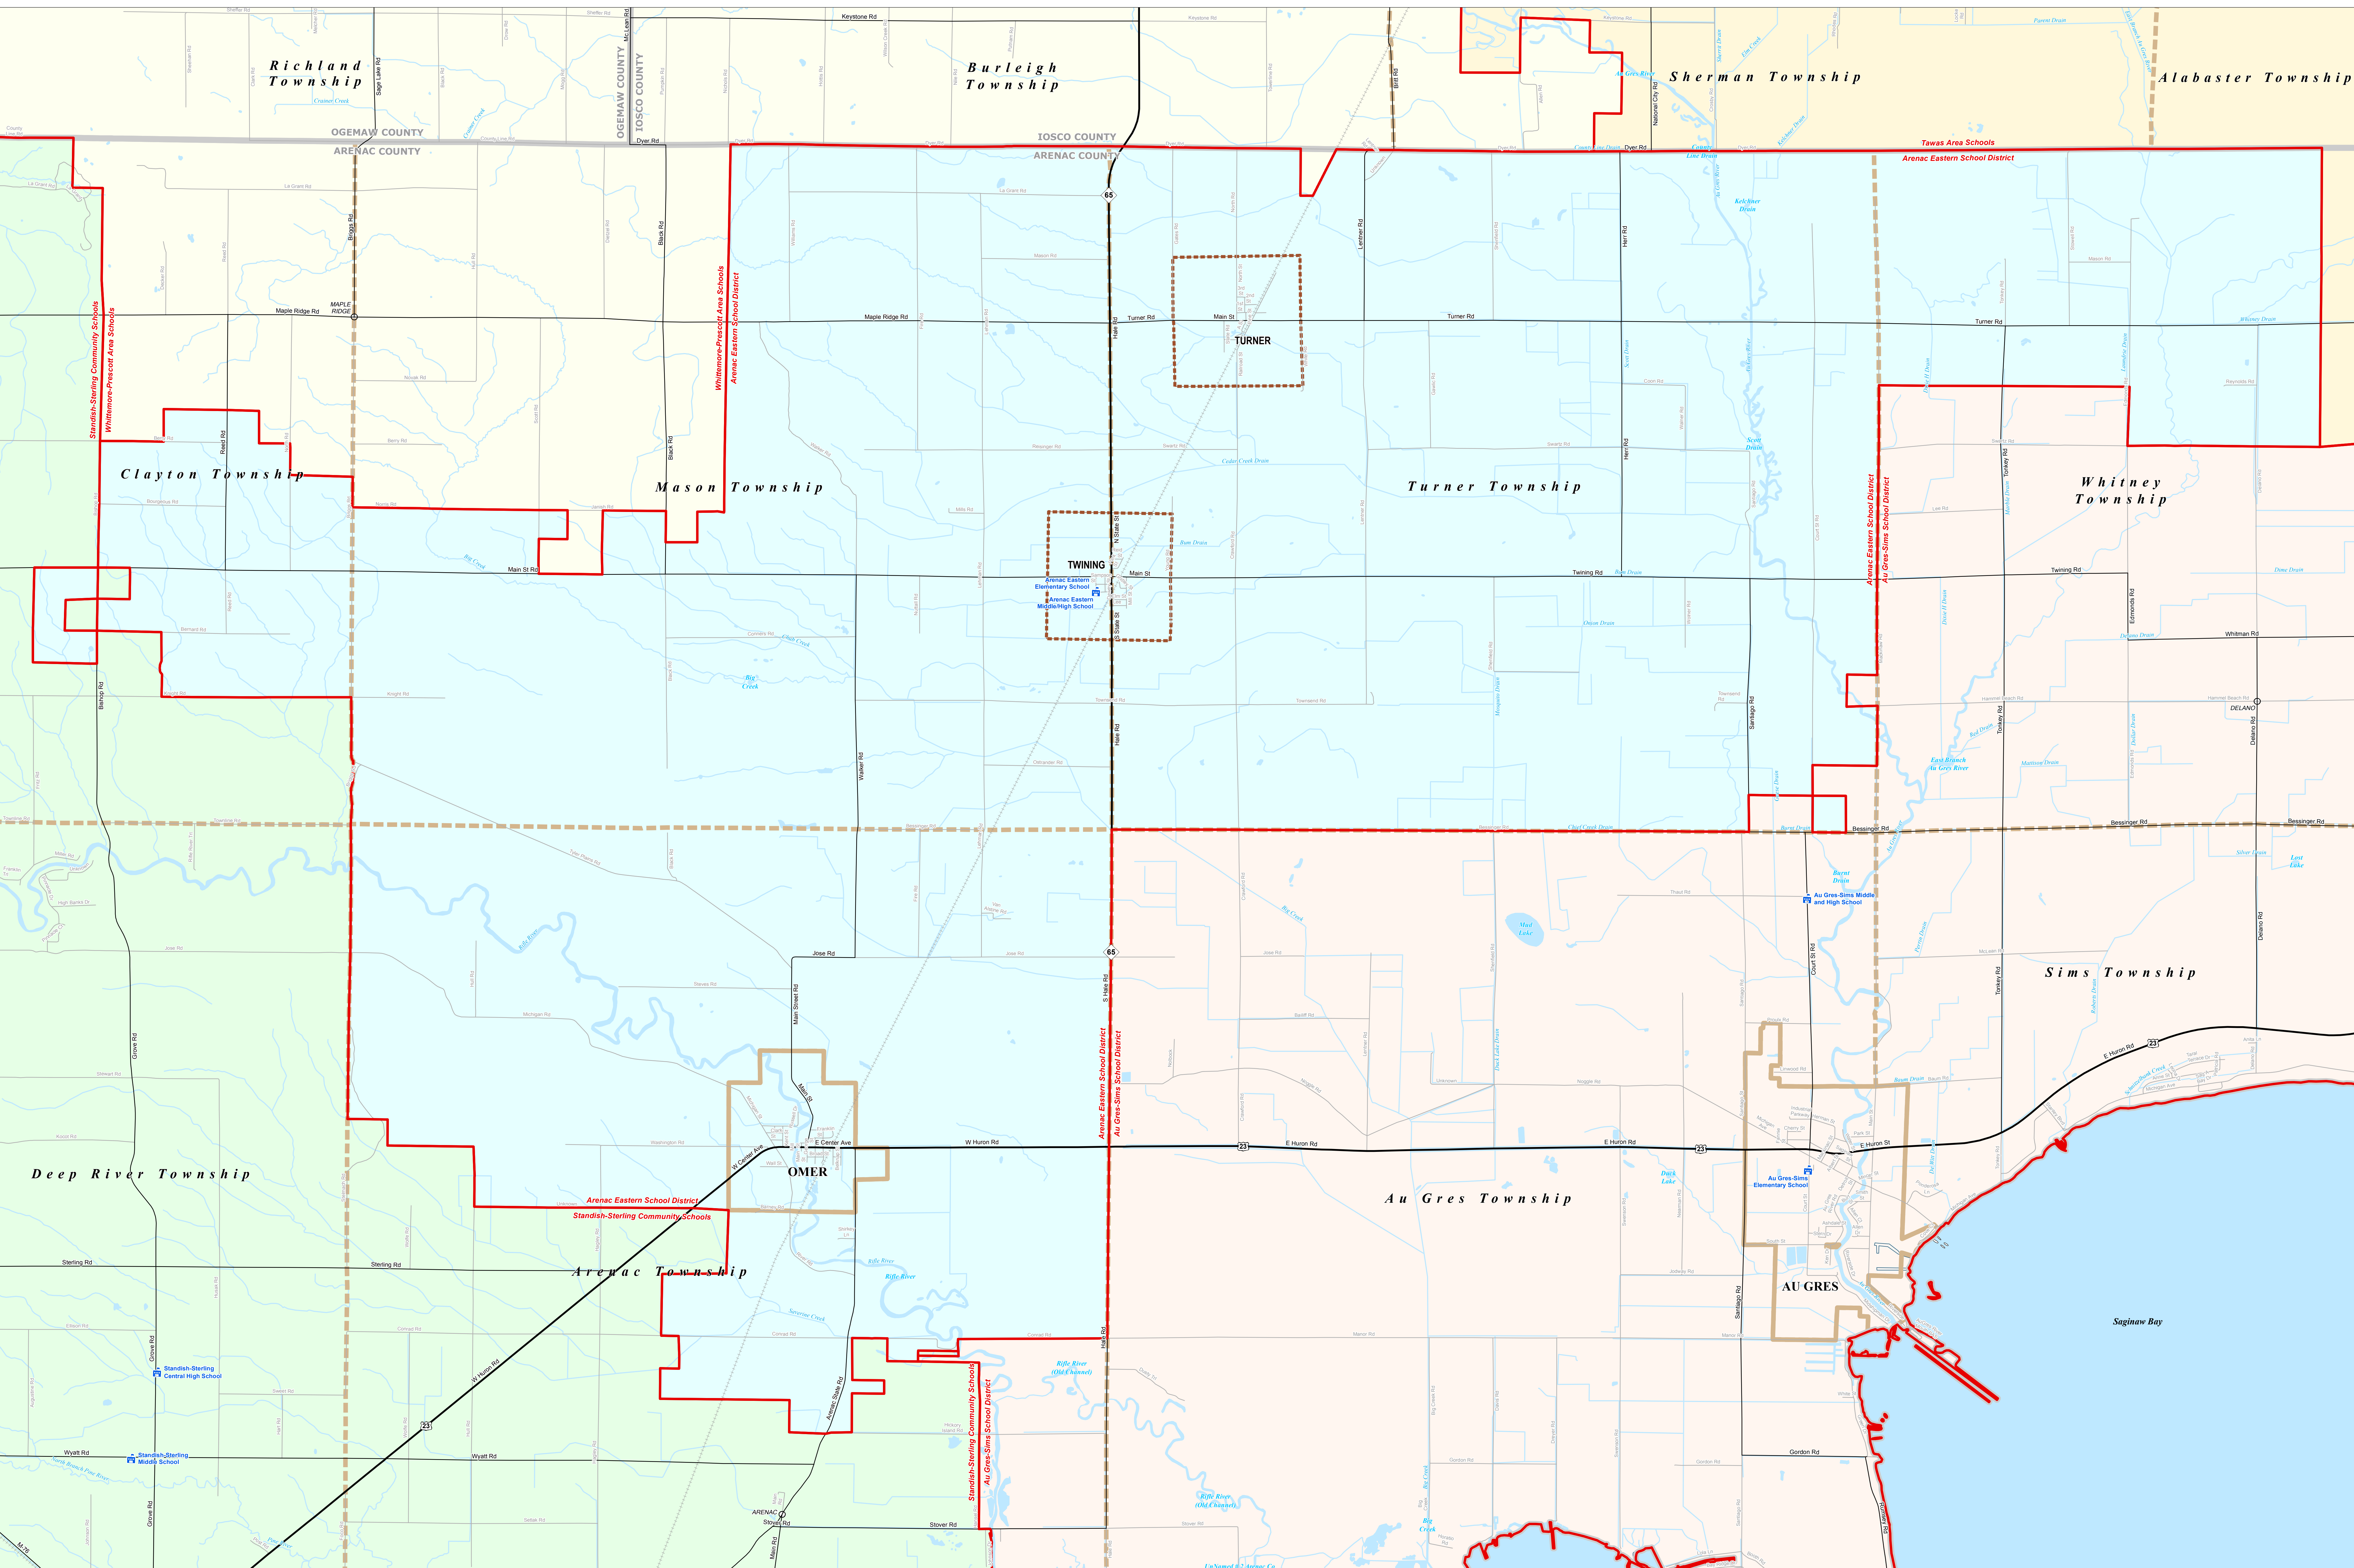

ARENAC EASTERN SCHOOL DISTRICT

Bay-Arenac ISD

0 0.25 0.5 1 Miles

All information presented in this publication is in the public domain and may be reproduced, reprinted, and redistributed as desired.

Legend	
School District	School
County	Water Feature
City	River, Stream, or Drain
Township	Freeway
Village	Primary Road
Census Designated Place	Local Road
Railroad